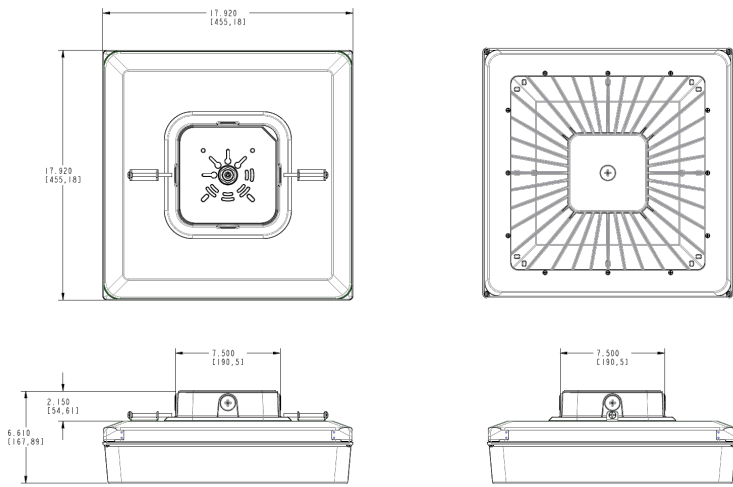

Sensor Specifications

Handheld Wireless Configuration Tool:

Adjust settings using handheld wireless configuration tool. Only available with 0-10V dimming driver options.

Dimensions

Features

- Ultra-high efficiency
- Pendant or surface mount
- Low glare, vandal-resistant polycarbonate lens
- 20% uplight eliminates "cave effect"
- 100,000-Hour LED lifespan
- 5-year warranty