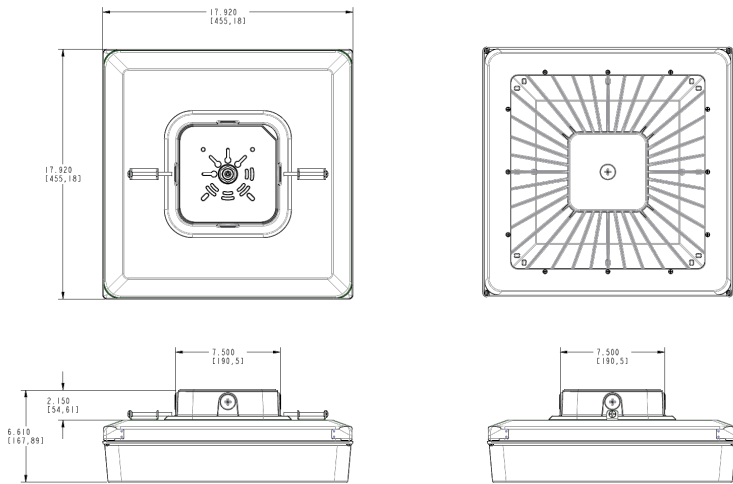

Technical Specifications (continued)

Other

Country of Origin:

Designed by RAB in New Jersey and assembled in the USA by RAB's IBEW Local 3 workers.

Buy American Act Compliant:

This product is a COTS item manufactured in the United States, and is compliant with the Buy American Act.

Recovery Act (ARRA) Compliant:

This product complies with the 52.225-21 "Required Use of American Iron, Steel, and Manufactured Goods-- Buy American Act-- Construction Materials (October 2010).

Trade Agreements Act Compliant:

This product is a COTS item manufactured in the United States, and is compliant with the Trade Agreements Act.

GSA Schedule:

Suitable in accordance with FAR Subpart 25.4.

Dimensions

Features

- Ultra-high efficiency
- Pendant or surface mount
- Low glare, vandal-resistant polycarbonate lens
- 20% uplight eliminates "cave effect"
- 100,000-Hour LED lifespan
- 5-year warranty

Ordering Matrix

Family	Watts	Color Temp	Finish	Voltage	Dimming	Sensor	Photocell
PRT	70	Y	W				/PCS2
	70 = 70W 80 = 80W 105 = 105W	Blank = 5000K (Cool) Y = 3000K (Warm) N = 4000K (Neutral)	Blank = Bronze W = White	Blank = 120-277V /480 = 480V	Blank = No Dimming /D10 = Dimmable	Blank = No Multi-Level Motion Sensor /WS2 = Multi-Level Motion Sensor (Only available for 120-277V with /D10)	Blank = No Photocell /PCS = 120V Swivel /PCS2 = 277V Swivel /PCS4 = 480V Swivel