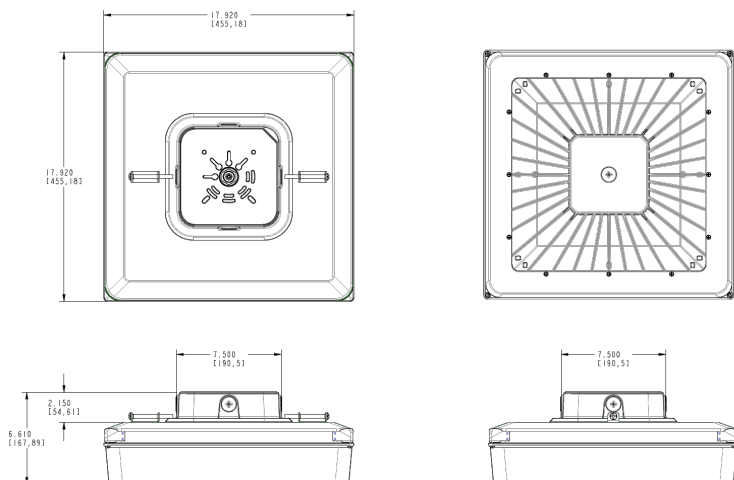

Dimensions

Features

- Ultra-high efficiency
- Pendant or surface mount
- Low glare, vandal-resistant polycarbonate lens
- 20% uplight eliminates "cave effect"
- 100,000-Hour LED lifespan
- 5-year warranty

Ordering Matrix

Family	Watts	Color Temp	Finish	Voltage	Dimming
PRT	80			/480	
	70 = 70W 80 = 80W 105 = 105W	Blank = 5000K (Cool) Y = 3000K (Warm) N = 4000K (Neutral)	Blank = Bronze W = White	Blank = 120-277V /480 = 480V	Blank = No Dimming /D10 = Dimmable