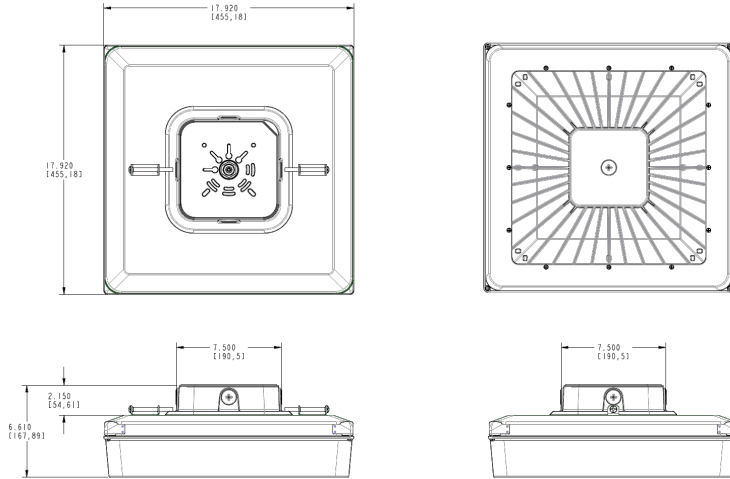

Dimensions

Features

- Ultra-high efficiency
- Pendant or surface mount
- Low glare, vandal-resistant polycarbonate lens
- 20% uplight eliminates "cave effect"
- 100,000-Hour LED lifespan
- 5-year warranty

Ordering Matrix

Family	Watts	Color Temp	Finish	Voltage	Dimming
PRT	80	N		/480	
	70 = 70W 80 = 80W 105 = 105W	Blank = 5000K (Cool) Y = 3000K (Warm) N = 4000K (Neutral)	Blank = Bronze W = White	Blank = 120-277V /480 = 480V	Blank = No Dimming /D10 = Dimmable