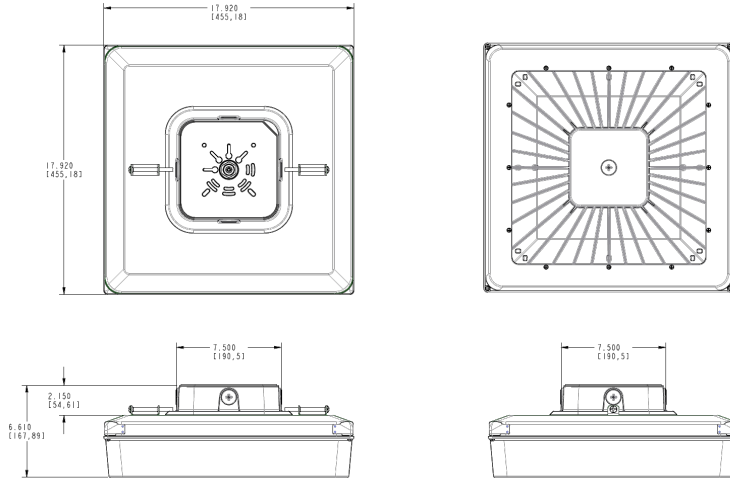

**Mounting:**

Die-cast aluminum backbox with (4) 1/2" conduit openings with plugs. Hinged tether for easy installation and wiring. Also accommodates 1/2" or 3/4" NPS pendants (provided by others).

**Lens:**

## Dimensions