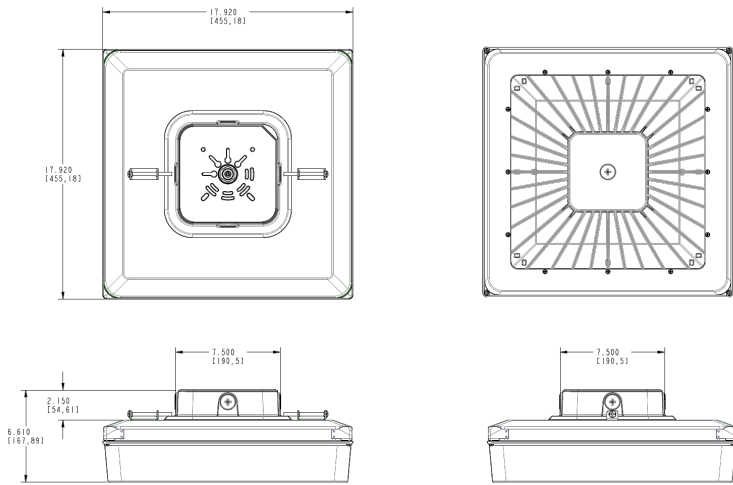

Technical Specifications (continued)

Other

Buy American Act Compliant:

This product is a COTS item manufactured in the United States, and is compliant with the Buy American Act.

Recovery Act (ARRA) Compliant:

This product complies with the 52.225-21 "Required Use of American Iron, Steel, and Manufactured Goods-- Buy American Act-- Construction Materials (October 2010).

Trade Agreements Act Compliant:

This product is a COTS item manufactured in the United States, and is compliant with the Trade Agreements Act.

GSA Schedule:

Suitable in accordance with FAR Subpart 25.4.

Dimensions

Features

- Ultra-high efficiency
- Pendant or surface mount
- Low glare, vandal-resistant polycarbonate lens
- 20% uplight eliminates "cave effect"
- 100,000-Hour LED lifespan
- 5-year warranty

Ordering Matrix

Family	Watts	Color Temp	Finish	Voltage	Dimming
PRT	80	Y	W		
	70 = 70W 80 = 80W 105 = 105W	Blank = 5000K (Cool) Y = 3000K (Warm) N = 4000K (Neutral)	Blank = Bronze W = White	Blank = 120-277V /480 = 480V	Blank = No Dimming /D10 = Dimmable