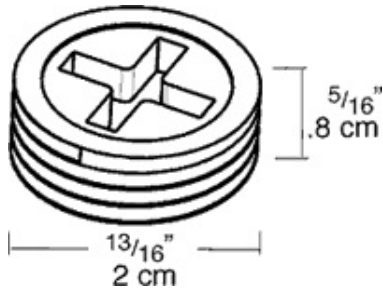

Fits covers and boxes to provide weatherproof seal. Precision die cast with clean threads. Plugs accept both Phillips and slotted screwdrivers for easy installation. Choose the diameter and color to fit your application.

Color: Silver

Weight: 0.0 lbs

Project:	Type:
Prepared By:	Date:

Technical Specifications

Listings

UL Listing:

Wet locations.

Construction

Material:

Precision die cast or stamped aluminum. Spring loaded covers. .

Screws:

6-32 Nickel Plated Brass.

Diameter:

3/4".

Dimensions

Features