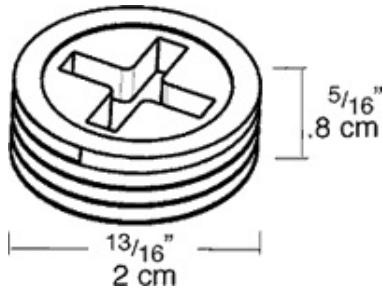

R10VG

Fits covers and boxes to provide weatherproof seal. Precision die cast with clean threads. Plugs accept both Phillips and slotted screwdrivers for easy installation. Choose the diameter and color to fit your application.

UL Listing:

Wet locations.

Construction

Material:

Precision die cast or stamped aluminum. Spring loaded covers. .

Screws:

6-32 Nickel Plated Brass.

Diameter:

3/4".

Dimensions

Features

Sturdy, clear cover for easy visibility

Thick weatherseal gaskets

Mounting hardware supplied

Close-up plugs allow Phillips or slotted screwdrivers for easy installation

RAB's distinctive see-thru weatherproof packaging has all the information you need