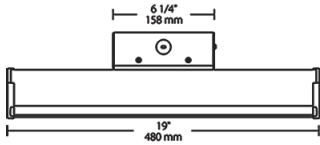

Dimensions

Features

- Ideal for large spaces
- Ultra-high efficacy
- Up to 60% less energy usage than equivalent metal halide fixtures
- 100,000 hour lifespan, virtually maintenance free operation
- 0-10V driver for variable dimming down to 10%

Ordering Matrix

Family	Wattage	Color Temp	Finish	Voltage	Dimming	Control Options
RAILP	150	N	W		/D10	/E2
	225 = 225W 185 = 185W 150 = 150W 95 = 95W	Blank = 5000K (Cool) N = 4000K (Neutral) YN = 3500K (Warm Neutral)	W = White	Blank = 120-277V /480 = 480V	/D10 = 0-10V Dimming	Blank = No Controls /BL = Bi-Level Control (120-277V only) /WS2 = Multi-Level Motion Sensor 20 ft /WS4 = Multi-Level Motion Sensor 40 ft /LOS = LOSBAY800 Sensor (120-277V only) /E2 = Emergency Battery Backup (120-277V only) /LC = Lightcloud® Controller (120-277V only) /LCS = Lightcloud® High Bay Sensor (120-277V only)