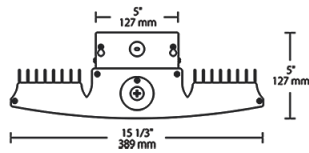

Dimensions

Features

- Ideal for large spaces
- Ultra-high efficacy
- Up to 60% less energy usage than equivalent metal halide fixtures
- 100,000 hour lifespan, virtually maintenance free operation
- 0-10V driver for variable dimming down to 10%

Ordering Matrix

Family	Wattage	Color Temp	Finish	Voltage	Dimming	Control Options
RAILP	150	N	W		/D10	/E2
	225 = 225W 185 = 185W 150 = 150W 95 = 95W	Blank = 5000K (Cool) N = 4000K (Neutral) YN = 3500K (Warm Neutral)	W = White	Blank = 120-277V /480 = 480V	/D10 = 0-10V Dimming	Blank = No Controls /BL = Bi-Level Control (120-277V only) /WS2 = Multi-Level Motion Sensor 20 ft /WS4 = Multi-Level Motion Sensor 40 ft /LOS = LOSBAY800 Sensor (120-277V only) /E2 = Emergency Battery Backup (120-277V only) /LC = Lightcloud® Controller (120-277V only) /LCS = Lightcloud® High Bay Sensor (120-277V only)