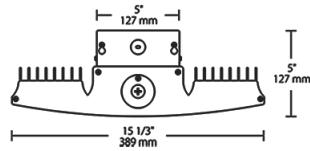

Dimensions

Features

- Ideal for large spaces
- Ultra-high efficacy
- Up to 60% less energy usage than equivalent metal halide fixtures
- 100,000 hour lifespan, virtually maintenance free operation
- 0-10V driver for variable dimming down to 10%

Ordering Matrix

Family	Wattage	Color Temp	Finish	Voltage	Dimming	Control Options
RAILP	150	YN	W		/D10	/LOS
	225 = 225W 185 = 185W 150 = 150W 95 = 95W	Blank = 5000K (Cool) N = 4000K (Neutral) YN = 3500K (Warm Neutral)	W = White	Blank = 120-277V /480 = 480V	/D10 = 0-10V Dimming	Blank = No Controls /BL = Bi-Level Control (120-277V only) /WS2 = Multi-Level Motion Sensor 20 ft /WS4 = Multi-Level Motion Sensor 40 ft /LOS = LOSBAY800 Sensor (120-277V only) /E2 = Emergency Battery Backup (120-277V only) /LC = Lightcloud® Controller (120-277V only) /LCS = Lightcloud® High Bay Sensor (120-277V only)