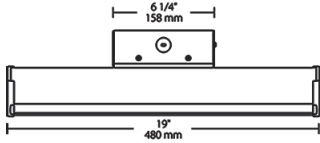

Dimensions

Features

- Ideal for large spaces
- Ultra-high efficacy
- Up to 60% less energy usage than equivalent metal halide fixtures
- 100,000 hour lifespan, virtually maintenance free operation
- 0-10V driver for variable dimming down to 10%

Ordering Matrix

Family	Wattage	Color Temp	Finish	Voltage	Dimming	Control Options
RAILP	150	YN	W		/D10	/LOS
	225 = 225W 185 = 185W 150 = 150W 95 = 95W	Blank = 5000K (Cool) N = 4000K (Neutral) YN = 3500K (Warm Neutral)	W = White	Blank = 120-277V /480 = 480V	/D10 = 0-10V Dimming	Blank = No Controls /BL = Bi-Level Control (120-277V only) /WS2 = Multi-Level Motion Sensor 20 ft /WS4 = Multi-Level Motion Sensor 40 ft /LOS = LOSBAY800 Sensor (120-277V only) /E2 = Emergency Battery Backup (120-277V only) /LC = Lightcloud® Controller (120-277V only) /LCS = Lightcloud® High Bay Sensor (120-277V only)