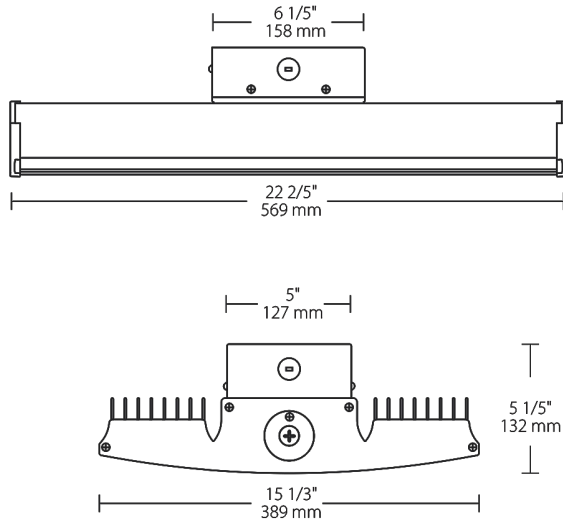

Dimensions

Features

- Ideal for large spaces
- Ultra-high efficacy
- Up to 60% less energy usage than equivalent metal halide fixtures
- 100,000 hour lifespan, virtually maintenance free operation
- 0-10V driver for variable dimming down to 10%

Ordering Matrix

Family	Wattage	Color Temp	Finish	Voltage	Dimming	Control Options
RAILP	185		W		/D10	/LOS
	225 = 225W	Blank = 5000K (Cool)	W = White	Blank = 120-277V	/D10 = 0-10V Dimming	Blank = No Controls
	185 = 185W	N = 4000K (Neutral)		/480 = 480V		/BL = Bi-Level Control (120-277V only)
	150 = 150W	YN = 3500K (Warm Neutral)				/WS2 = Multi-Level Motion Sensor 20 ft
	95 = 95W					/WS4 = Multi-Level Motion Sensor 40 ft
						/LOS = LOSBAY800 Sensor (120-277V only)
						/E2 = Emergency Battery Backup (120-277V only)
						/LC = Lightcloud® Controller (120-277V only)
						/LCS = Lightcloud® High Bay Sensor (120-277V only)