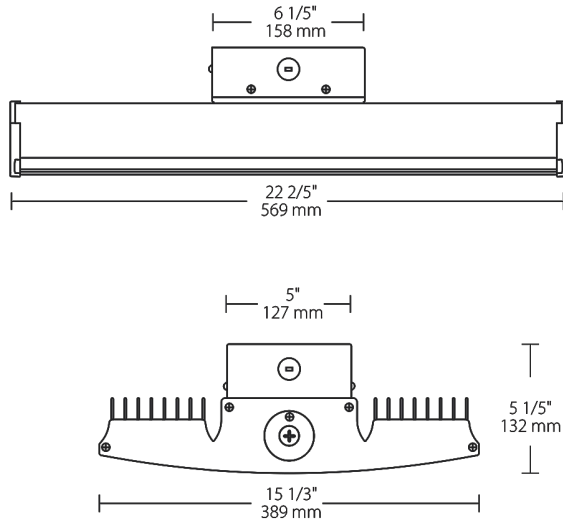

Dimensions

Features

- Ideal for large spaces
- Ultra-high efficacy
- Up to 60% less energy usage than equivalent metal halide fixtures
- 100,000 hour lifespan, virtually maintenance free operation
- 0-10V driver for variable dimming down to 10%

Ordering Matrix

Family	Wattage	Color Temp	Finish	Voltage	Dimming	Control Options
RAILP	185	YN	W	/480	/D10	
	225 = 225W 185 = 185W 150 = 150W 95 = 95W	Blank = 5000K (Cool) N = 4000K (Neutral) YN = 3500K (Warm Neutral)	W = White	Blank = 120-277V /480 = 480V	/D10 = 0-10V Dimming	Blank = No Controls /BL = Bi-Level Control (120-277V only) /WS2 = Multi-Level Motion Sensor 20 ft /WS4 = Multi-Level Motion Sensor 40 ft /LOS = LOSBAY800 Sensor (120-277V only) /E2 = Emergency Battery Backup (120-277V only) /LC = Lightcloud® Controller (120-277V only) /LCS = Lightcloud® High Bay Sensor (120-277V only)