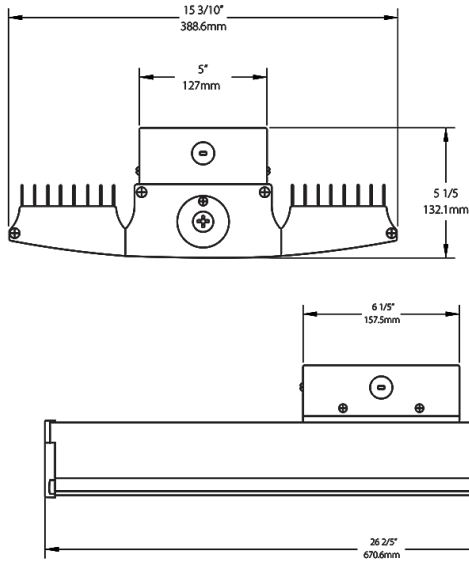

Sensor Specifications

Handheld Wireless Configuration Tool:

Adjust settings using handheld wireless configuration tool. Only available with 0-10V dimming driver options.

Dimensions

Features

- Ideal for large spaces
- Ultra-high efficacy
- Up to 60% less energy usage than equivalent metal halide fixtures
- 100,000 hour lifespan, virtually maintenance free operation
- 0-10V driver for variable dimming down to 10%