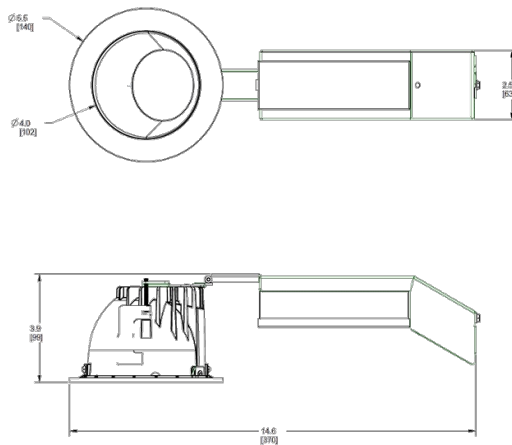

Technical Specifications (continued)

Other

Country of Origin:

Designed by RAB in New Jersey and assembled in the USA by RAB's IBEW Local 3 workers.

Buy American Act Compliant:

This product is a COTS item manufactured in the United States, and is compliant with the Buy American Act.

Recovery Act (ARRA) Compliant:

This product complies with the 52.225-21 "Required Use of American Iron, Steel, and Manufactured Goods-- Buy American Act-- Construction Materials (October 2010).

Trade Agreements Act Compliant:

This product is a COTS item manufactured in the United States, and is compliant with the Trade Agreements Act.

GSA Schedule:

Suitable in accordance with FAR Subpart 25.4.

Dimensions

4IN ROUND WALLWASHER

Features

- High performance, high efficiency alternative to incandescent lighting
- Integrated ceiling clamps make installation fast and secure for ceiling up to 1 1/4" thick
- Nanostructure lens eliminates "hot spots" providing smooth and efficient light
- Low-profile design allows for installation in ceilings with limited space
- Absolute White™ natural light output

Ordering Matrix

Family	Size	Shape	Watts	Driver Option	Beam Spread	Color Temp	CRI	Cone Color	Trim Color
RDLED									
	6 = 6"	R = Round	12 = 12W (4" only)	D = Universal Dimming	50 = 50°	YY = 2700K (Residential Warm)	Blank = 82 CRI	S = White	B = Black
	4 = 4"		20 = 20W		80 = 80°	Y = 3000K (Warm)	HC = 92 CRI		
			26 = 26W (6" only)		W = Wall Washer	YN = 3500K (Warm Neutral)