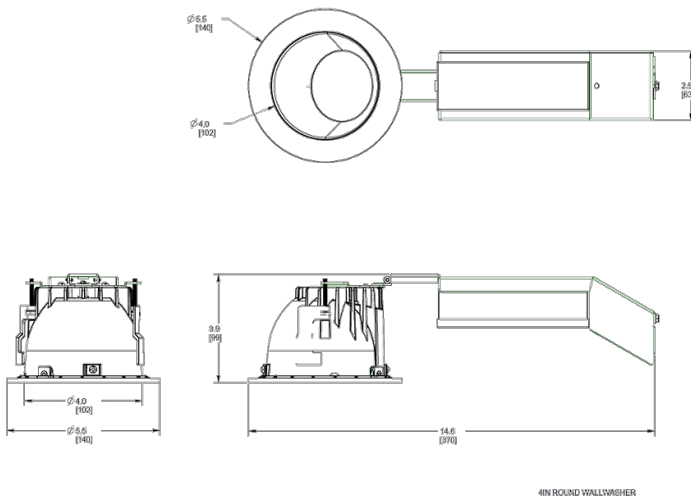

This product is a COTS item manufactured in the United States, and is compliant with the Trade Agreements Act.

GSA Schedule:

Suitable in accordance with FAR Subpart 25.4.

Dimensions

Features

- High performance, high efficiency alternative to incandescent lighting
- Integrated ceiling clamps make installation fast and secure for ceiling up to 1 1/4" thick
- Nanostructure lens eliminates "hot spots" providing smooth and efficient light
- Low-profile design allows for installation in ceilings with limited space
- Absolute White™ natural light output