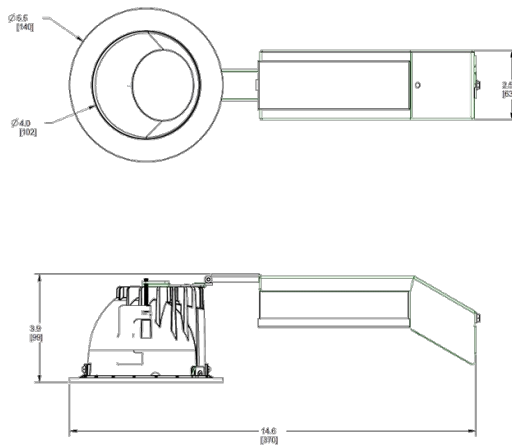

Technical Specifications (continued)

Other

Country of Origin:

Designed by RAB in New Jersey and assembled in the USA by RAB's IBEW Local 3 workers.

Buy American Act Compliant:

This product is a COTS item manufactured in the United States, and is compliant with the Buy American Act.

Recovery Act (ARRA) Compliant:

This product complies with the 52.225-21 "Required Use of American Iron, Steel, and Manufactured Goods-- Buy American Act-- Construction Materials (October 2010).

Trade Agreements Act Compliant:

This product is a COTS item manufactured in the United States, and is compliant with the Trade Agreements Act.

GSA Schedule:

Suitable in accordance with FAR Subpart 25.4.

Dimensions

4IN ROUND WALLWASHER

Features

High performance, high efficiency alternative to incandescent lighting

Integrated ceiling clamps make installation fast and secure for ceiling up to 1 1/4" thick

Nanostructure lens eliminates "hot spots" providing smooth and efficient light

Low-profile design allows for installation in ceilings with limited space

Absolute White™ natural light output

Ordering Matrix

Family	Size	Shape	Watts	Driver Option	Beam Spread	Color Temp	CRI	Cone Color	Trim Color
RDLED									
	6 = 6"	R = Round	12 = 12W (4" only)	D = Universal Dimming	50 = 50°	YY = 2700K (Residential Warm)	Blank = 82 CRI	S = White	B = Black
	4 = 4"		20 = 20W		80 = 80°	Y = 3000K (Warm)	HC = 92 CRI		
			26 = 26W (6" only)		W = Wall Washer	YN = 3500K (Warm Neutral)