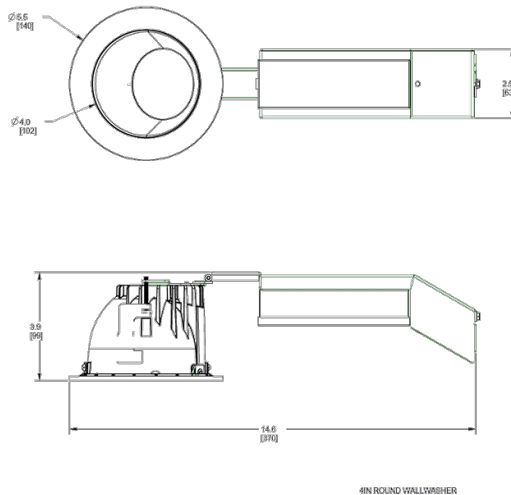

Technical Specifications (continued)

Other

California Title 24:

RDLED4R20 complies with 2013 California Title 24 building and electrical codes as a residential indoor fixture. It also complies as a commercial indoor fixture for general spaces when used with a vacancy sensor and TRIAC dimming control. Select a vacancy sensor using catalog number LVS800. TRIAC dimmer provided by others.

Warranty:

RAB warrants that our LED products will be free from defects in materials and workmanship for a period of five (5) years from the date of delivery to the end user, including coverage of light output, color stability, driver performance and fixture finish.

Country of Origin:

Designed by RAB in New Jersey and assembled in the USA by RAB's IBEW Local 3 workers.

Buy American Act Compliant:

This product is a COTS item manufactured in the United States, and is compliant with the Buy American Act.

Recovery Act (ARRA) Compliant:

This product complies with the 52.225-21 "Required Use of American Iron, Steel, and Manufactured Goods-- Buy American Act-- Construction Materials (October 2010).

Trade Agreements Act Compliant:

This product is a COTS item manufactured in the United States, and is compliant with the Trade Agreements Act.

GSA Schedule:

Suitable in accordance with FAR Subpart 25.4.

Dimensions

Features

High performance, high efficiency alternative to incandescent lighting

Integrated ceiling clamps make installation fast and secure for ceiling up to 1 1/4" thick

Nanostructure lens eliminates "hot spots" providing smooth and efficient light

Low-profile design allows for installation in ceilings with limited space

Absolute White™ natural light output

Ordering Matrix

Family	Size	Shape	Watts	Driver Option	Beam Spread	Color Temp	CRI	Cone Color	Trim Color
RDLED									
	6"	R = Round	12 = 12W (4" only)	D = Universal Dimming	50 = 50° 80 = 80°	YY = 2700K (Residential Warm) Y = 3000K (Warm) YN = 3500K (Warm Neutral)	Blank = 82 CRI HC = 92 CRI	S = Specular Silver	S = Specular Silver
	4"		20 = 20W 26 = 26W (6" only)		W = Wall Washer