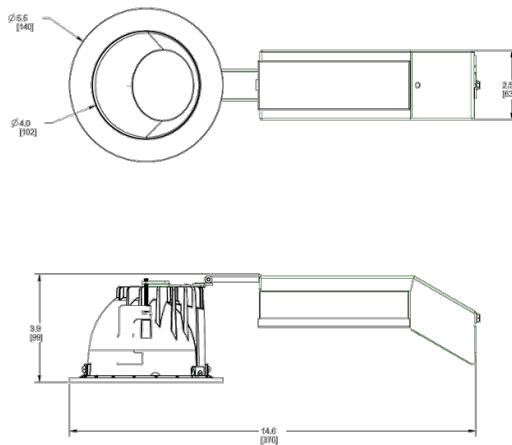

Technical Specifications (continued)

Other

Country of Origin:

Designed by RAB in New Jersey and assembled in the USA by RAB's IBEW Local 3 workers.

Buy American Act Compliant:

This product is a COTS item manufactured in the United States, and is compliant with the Buy American Act.

Recovery Act (ARRA) Compliant:

This product complies with the 52.225-21 "Required Use of American Iron, Steel, and Manufactured Goods-- Buy American Act-- Construction Materials (October 2010).

Trade Agreements Act Compliant:

This product is a COTS item manufactured in the United States, and is compliant with the Trade Agreements Act.

GSA Schedule:

Suitable in accordance with FAR Subpart 25.4.

Dimensions

4IN ROUND WALLWASHER

Features

High performance, high efficiency alternative to incandescent lighting

Integrated ceiling clamps make installation fast and secure for ceiling up to 1 1/4" thick

Nanostructure lens eliminates "hot spots" providing smooth and efficient light

Low-profile design allows for installation in ceilings with limited space

Absolute White™ natural light output

Ordering Matrix

Family	Size	Shape	Watts	Driver Option	Beam Spread	Color Temp	CRI	Cone Color	Trim Color
RDLED									
	6 = 6"	R = Round	12 = 12W (4" only)	D = Universal Dimming	50 = 50°	YY = 2700K (Residential Warm)	Blank = 82 CRI	W = White	W = White
	4 = 4"		20 = 20W		80 = 80°	Y = 3000K (Warm)	HC = 92 CRI		
			26 = 26W (6" only)		W = Wall Washer	YN = 3500K (Warm Neutral)