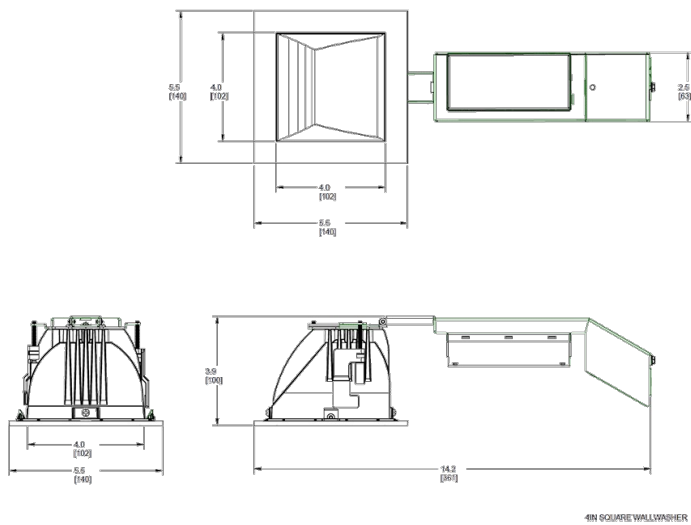

This product is a COTS item manufactured in the United States, and is compliant with the Trade Agreements Act.

GSA Schedule:

Suitable in accordance with FAR Subpart 25.4.

Dimensions

Features

- High performance, high efficiency alternative to incandescent lighting
- Integrated ceiling clamps make installation fast and secure for ceiling up to 1 1/4" thick
- Nanostructure lens eliminates "hot spots" providing smooth and efficient light
- Low-profile design allows for installation in ceilings with limited space
- Absolute White™ natural light output