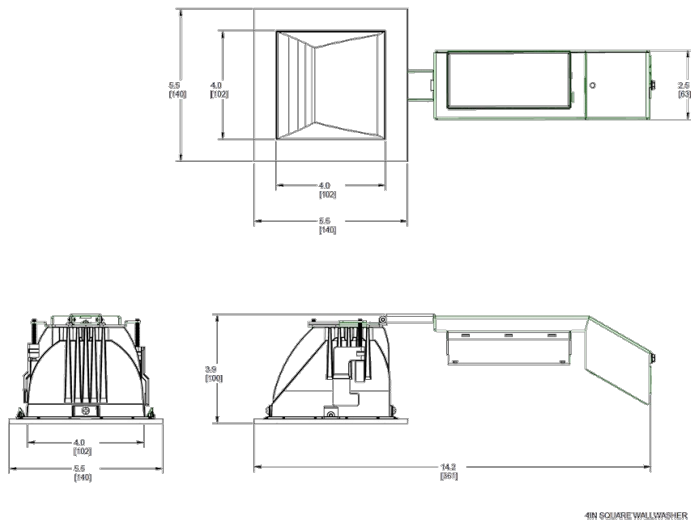

This product is a COTS item manufactured in the United States, and is compliant with the Trade Agreements Act.

GSA Schedule:

Suitable in accordance with FAR Subpart 25.4.

Dimensions

Features

- High performance, high efficiency alternative to incandescent lighting
- Integrated ceiling clamps make installation fast and secure for ceiling up to 1 1/4" thick
- Nanostructure lens eliminates "hot spots" providing smooth and efficient light
- Low-profile design allows for installation in ceilings with limited space
- Absolute White™ natural light output