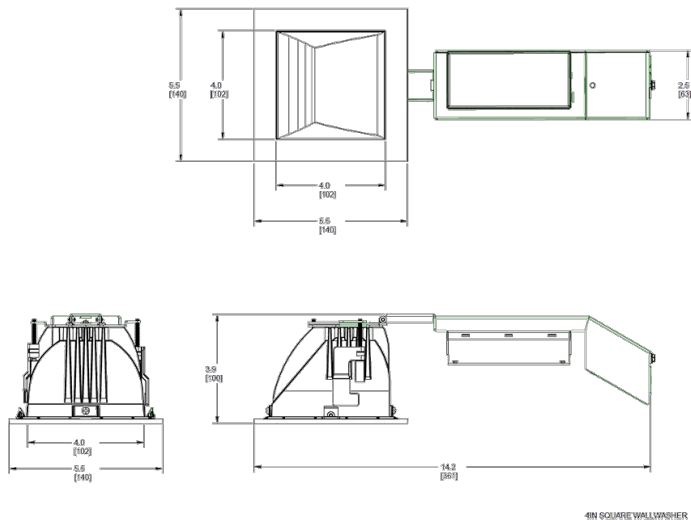

This product is a COTS item manufactured in the United States, and is compliant with the Trade Agreements Act.

GSA Schedule:

Suitable in accordance with FAR Subpart 25.4.

Dimensions

Features

- High performance, high efficiency alternative to incandescent lighting
- Integrated ceiling clamps make installation fast and secure for ceiling up to 1 1/4" thick
- Nanostructure lens eliminates "hot spots" providing smooth and efficient light
- Low-profile design allows for installation in ceilings with limited space
- Absolute White™ natural light output