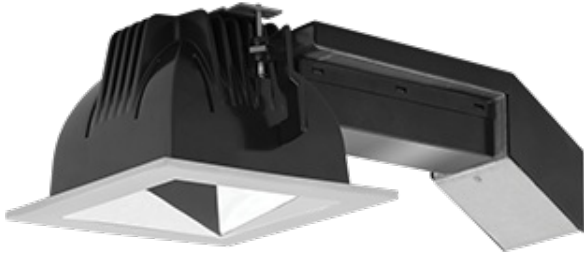

RDLED4S12D-WYYHC-S-S

Remodeler Square 4" & 6" Silver Trim with Specular Silver Cone downlights provide an ultra performance, high-end solution for adding recessed lighting to existing ceilings.

Color: Specular silver cone silver trim

Photometrics are based on prorated reports. Contact the RAB Lighting Design department for the most up-to-date data.

Optics:

Wall wash optics engineered for wide lateral distribution and smooth soft light from ceiling to floor.