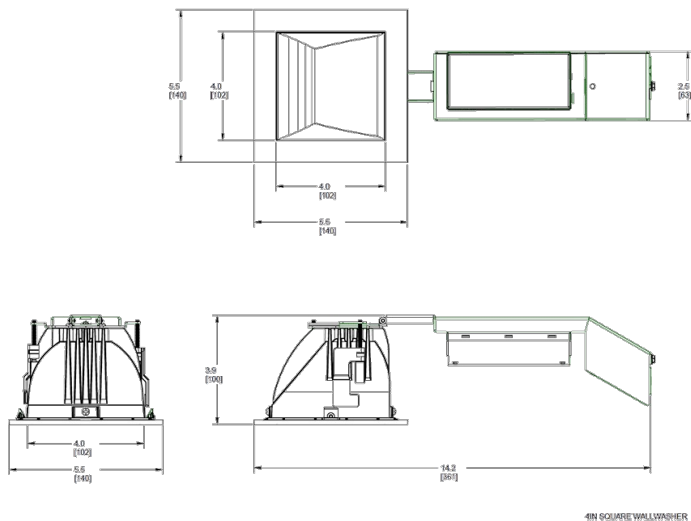

This product is a COTS item manufactured in the United States, and is compliant with the Trade Agreements Act.

GSA Schedule:

Suitable in accordance with FAR Subpart 25.4.

Dimensions

Features

- High performance, high efficiency alternative to incandescent lighting
- Integrated ceiling clamps make installation fast and secure for ceiling up to 1 1/4" thick
- Nanostructure lens eliminates "hot spots" providing smooth and efficient light
- Low-profile design allows for installation in ceilings with limited space
- Absolute White™ natural light output