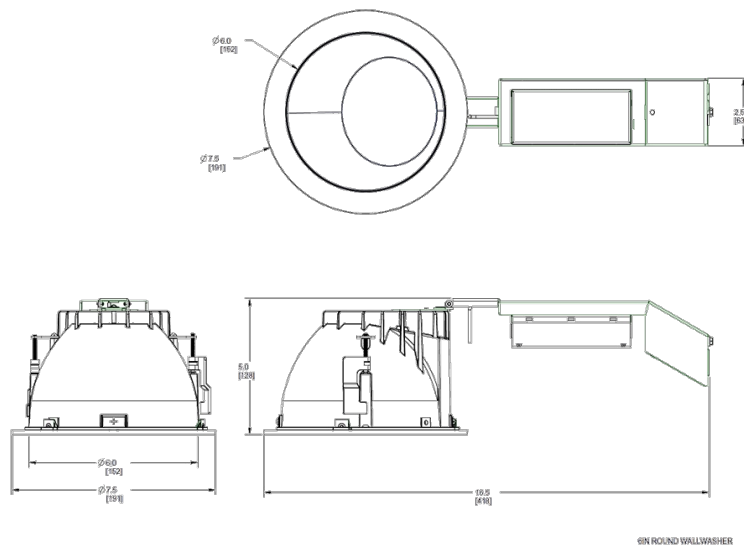

This product is a COTS item manufactured in the United States, and is compliant with the Trade Agreements Act.

GSA Schedule:

Suitable in accordance with FAR Subpart 25.4.

Dimensions

Features

- High performance, high efficiency alternative to incandescent lighting
- Integrated ceiling clamps make installation fast and secure for ceiling up to 1 1/4" thick
- Nanostructure lens eliminates "hot spots" providing smooth and efficient light
- Low-profile design allows for installation in ceilings with limited space
- Absolute White™ natural light output