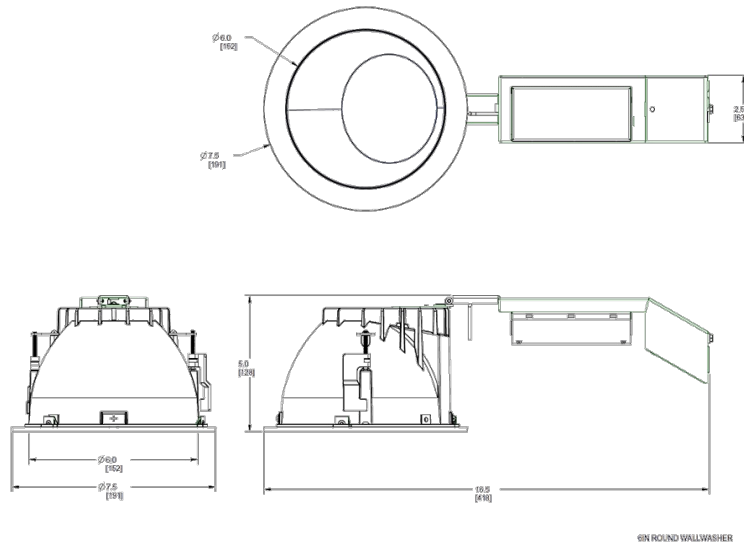

This product is a COTS item manufactured in the United States, and is compliant with the Trade Agreements Act.

GSA Schedule:

Suitable in accordance with FAR Subpart 25.4.

Dimensions

Features

- High performance, high efficiency alternative to incandescent lighting
- Integrated ceiling clamps make installation fast and secure for ceiling up to 1 1/4" thick
- Nanostructure lens eliminates "hot spots" providing smooth and efficient light
- Low-profile design allows for installation in ceilings with limited space
- Absolute White™ natural light output