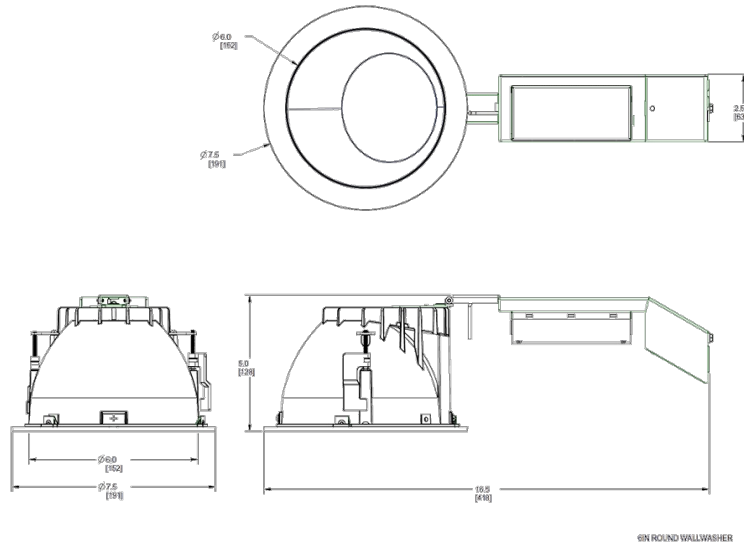

This product is a COTS item manufactured in the United States, and is compliant with the Trade Agreements Act.

GSA Schedule:

Suitable in accordance with FAR Subpart 25.4.

Dimensions

Features

- High performance, high efficiency alternative to incandescent lighting
- Integrated ceiling clamps make installation fast and secure for ceiling up to 1 1/4" thick
- Nanostructure lens eliminates "hot spots" providing smooth and efficient light
- Low-profile design allows for installation in ceilings with limited space
- Absolute White™ natural light output