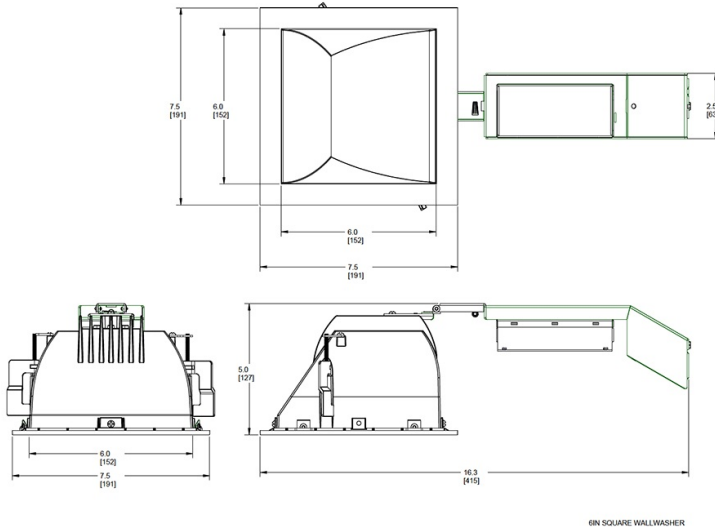

This product is a COTS item manufactured in the United States, and is compliant with the Trade Agreements Act.

GSA Schedule:

Suitable in accordance with FAR Subpart 25.4.

Dimensions

Features

- High performance, high efficiency alternative to incandescent lighting
- Integrated ceiling clamps make installation fast and secure for ceiling up to 1 1/4" thick
- Nanostructure lens eliminates "hot spots" providing smooth and efficient light
- Low-profile design allows for installation in ceilings with limited space
- Absolute White™ natural light output