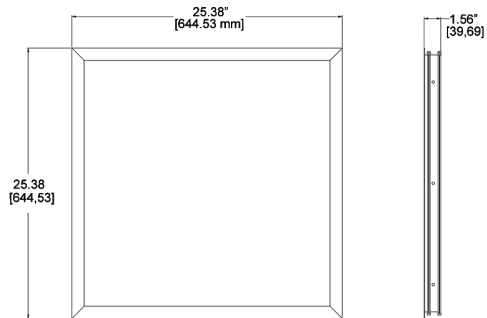

## Dimensions

**ROUGH IN CUT OUT**  
24 5/8" X 24 5/8"