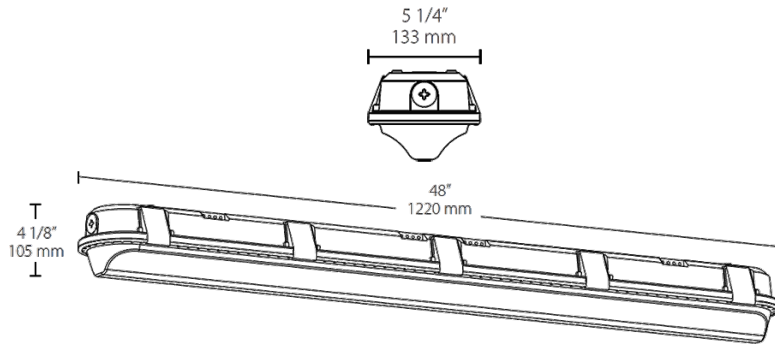

SHARK4M-36NW/480

Dimensions

Features

- UL Marine Listed
- Impact-resistant linear washdown
- Ideal for car washes, tunnels and stairwells
- Mounting options: Chain, junction box, angled surface mount or vandal-resistant surface mount
- IP66 Rating protects against dust & water ingress
- 5-Year, no compromise warranty
- 100,000-Hour LED lifespan