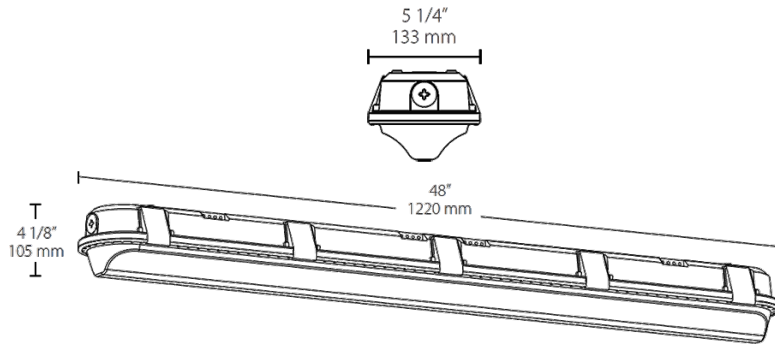

SHARK4M-36YNW/480

Dimensions

Features

UL Marine Listed

Impact-resistant linear washdown

Ideal for car washes, tunnels and stairwells

Mounting options: Chain, junction box, angled surface mount or vandal-resistant surface mount