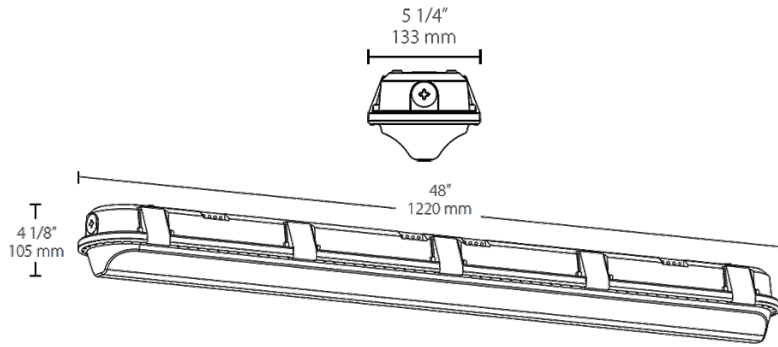

SHARK4M-36YNW/D10

Dimensions

Features

- UL Marine Listed
- Impact-resistant linear washdown
- Ideal for car washes, tunnels and stairwells
- Mounting options: Chain, junction box, angled surface mount or vandal-resistant surface mount
- IP66 Rating protects against dust & water ingress
- 5-Year, no compromise warranty
- 100,000-Hour LED lifespan