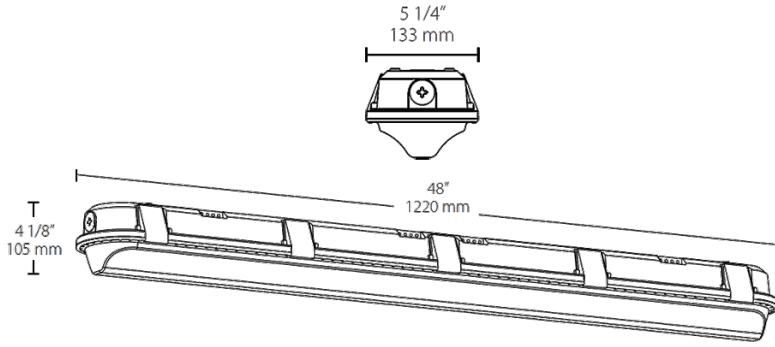

# SHARK4M-50NW/480

## Dimensions

## Features

UL Marine Listed

Impact-resistant linear washdown

Ideal for car washes, tunnels and stairwells

Mounting options: Chain, junction box, angled surface mount or vandal-resistant surface mount

IP66 Rating protects against dust & water ingress