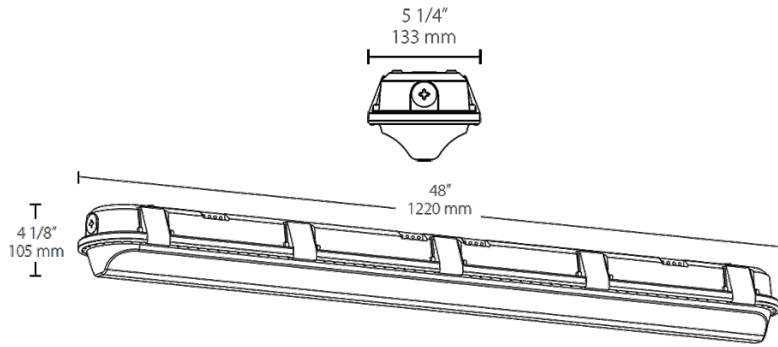

# SHARK4M-50YW/480

## Dimensions

## Features

- UL Marine Listed
- Impact-resistant linear washdown
- Ideal for car washes, tunnels and stairwells
- Mounting options: Chain, junction box, angled surface mount or vandal-resistant surface mount
- IP66 Rating protects against dust & water ingress
- 5-Year, no compromise warranty
- 100,000-Hour LED lifespan