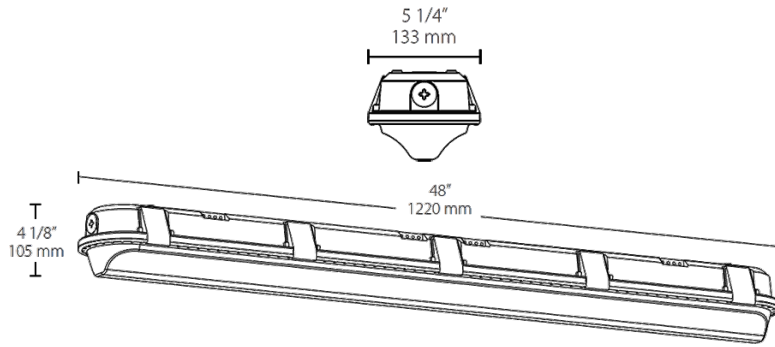

# SHARK4M-50YW/D10

## Dimensions

## Features

- UL Marine Listed
- Impact-resistant linear washdown
- Ideal for car washes, tunnels and stairwells
- Mounting options: Chain, junction box, angled surface mount or vandal-resistant surface mount
- IP66 Rating protects against dust & water ingress
- 5-Year, no compromise warranty
- 100,000-Hour LED lifespan