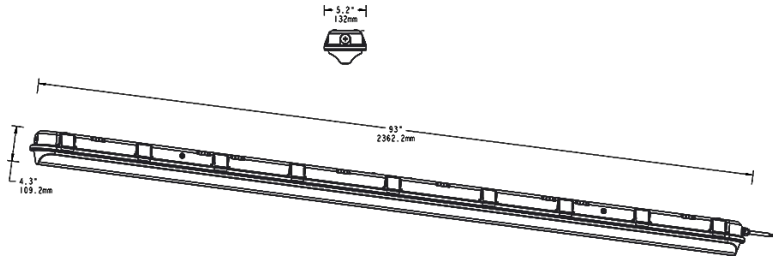

SHARK8M-70W/D10

Dimensions

Features

- UL Marine Listed
- American Bureau of Shipping (ABS) approved
- Impact-resistant linear washdown
- Ideal for car washes, tunnels and stairwells
- Mounting options:
 - Chain, junction box, angled surface mount, ceiling mount or vandal-resistant surface mount
- IP66 AND NEMA 4X ratings protect against dust, water ingress & corrosion
- 5-Year, no compromise warranty
- 100,000-Hour LED lifespan

Ordering Matrix

Family	Length	Watts	Color Temp	Finish	Voltage	Dimming
SHARK	8M	70		W		/D10
	8M = 8 ft Marine Listed	100 = 100W 70 = 70W	Blank = 5000K (Cool) Y = 3000K (Warm) YN = 3500K (Warm Neutral) N = 4000K (Neutral)	W = White	Blank = 120-277V /480 = 480V	D10 = Dimmable