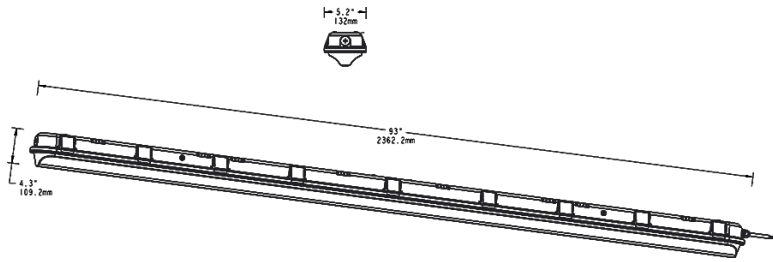

SHARK8M- 70YNW/480/D10

Dimensions

Features

- UL Marine Listed
- American Bureau of Shipping (ABS) approved
- Impact-resistant linear washdown
- Ideal for car washes, tunnels and stairwells
- Mounting options:
 - Chain, junction box, angled surface mount, ceiling mount or vandal-resistant surface mount
- IP66 AND NEMA 4X ratings protect against dust, water ingress & corrosion
- 5-Year, no compromise warranty
- 100,000-Hour LED lifespan

Ordering Matrix

Family	Length	Watts	Color Temp	Finish	Voltage	Dimming
SHARK	8M	70	YN	W	/480	/D10
	8M = 8 ft Marine Listed	100 = 100W 70 = 70W	Blank = 5000K (Cool) Y = 3000K (Warm) YN = 3500K (Warm Neutral) N = 4000K (Neutral)	W = White	Blank = 120-277V /480 = 480V	D10 = Dimmable