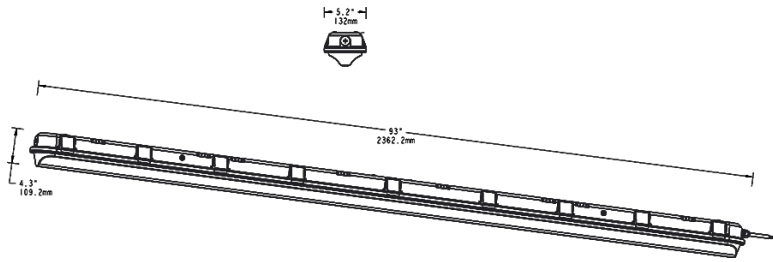

# SHARK8M-70YW/480/D10

## Dimensions

## Features

- UL Marine Listed
- American Bureau of Shipping (ABS) approved
- Impact-resistant linear washdown
- Ideal for car washes, tunnels and stairwells
- Mounting options:
  - Chain, junction box, angled surface mount, ceiling mount or vandal-resistant surface mount
- IP66 AND NEMA 4X ratings protect against dust, water ingress & corrosion
- 5-Year, no compromise warranty
- 100,000-Hour LED lifespan