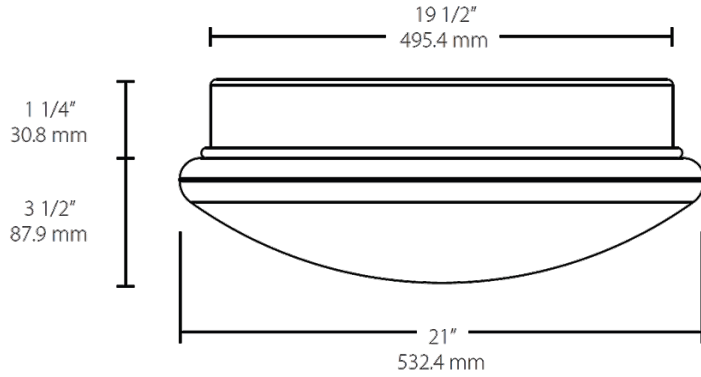

Dimensions

Features

- Surface mount to ceiling or wall
- Opal lens provides soft, smooth light
- Compatible with TRIAC dimming

Ordering Matrix

Family	Size	Type	Watts	Style	Color Temp
SK	21	XL	25	R	Y
	21 = 21"	XL = Skeet XL	25 = 25W (21" only)	R = Round Basic	N = 4000K (Neutral)
	16 = 16"		20 = 20W (16" only)	RD = Round w/ Decorative Ring	YN = 3500K (Warm Neutral)
	12 = 12"		12 = 12W (12" only)		Y = 3000K (Warm)
	8 = 8"		10 = 10W (8" only)		YY = 2700K (Residential Warm)