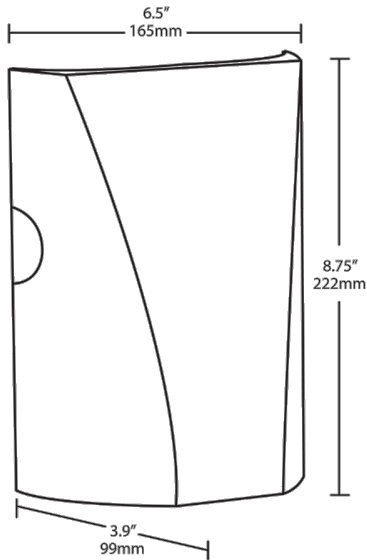

Technical Specifications (continued)

Other

Patents:

The design of the SLIM™ is protected by patents in U.S. Pat D681,864, and pending patents in Canada, China, Taiwan and Mexico.

Optical

BUG Rating:

B1 U0 G0

BUG Rating:

B1 U0 G0

Dimensions

Features

- Full cutoff, fully shielded LED wallpack
- Can be used as a downlight or uplight
- Contractor friendly features for easy installation
- 100,000-hour LED Life
- 5-Year Warranty

Ordering Matrix

Family	Watts	Color Temp	Finish	Photocell	Dimming
SLIM	26 = 26W 18 = 18W 12 = 12W	Blank = 5000K (Cool) Y = 3000K (Warm) N = 4000K (Neutral)	Blank = Bronze W = White	Blank = No Photocell /PC = 120V Button /PC2 = 277V Button /PCT = 120-277V Twistlock	Blank = No Dimming /D10 = Dimmable