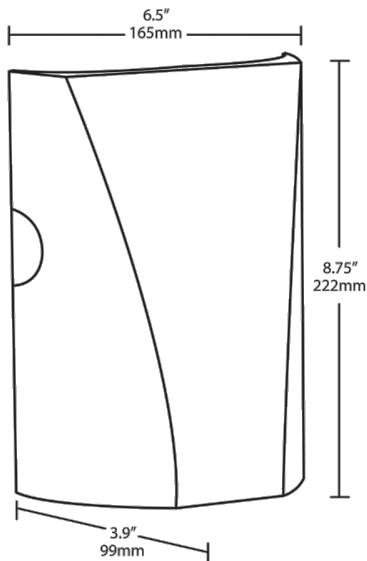

Housing:

Precision die-cast aluminum housing.

Mounting:

Heavy-duty mounting bracket with hinged housing for easy installation.

Recommended Mounting Height:

Up to 8 ft.

Lens:

Tempered glass lens.

Patents:

The design of the SLIM™ is protected by patents in U.S. Pat D681,864, and pending patents in Canada, China, Taiwan and Mexico.

Optical

BUG Rating:

B1 U0 G0

BUG Rating:

B1 U0 G0

Dimensions