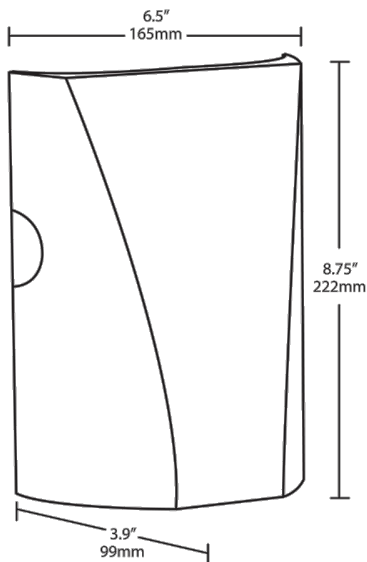

Technical Specifications (continued)

Other

Patents:

The design of the SLIM™ is protected by patents in U.S. Pat D681,864, and pending patents in Canada, China, Taiwan and Mexico.

Country of Origin:

Designed by RAB in New Jersey and assembled in the USA by RAB's IBEW Local 3 workers.

Buy American Act Compliant:

This product is a COTS item manufactured in the United States, and is compliant with the Buy American Act.

Recovery Act (ARRA) Compliant:

This product complies with the 52.225-21 "Required Use of American Iron, Steel, and Manufactured Goods-- Buy American Act-- Construction Materials (October 2010).

Trade Agreements Act Compliant:

This product is a COTS item manufactured in the United States, and is compliant with the Trade Agreements Act.

GSA Schedule:

Suitable in accordance with FAR Subpart 25.4.

Optical

BUG Rating:

B1 U0 G0

BUG Rating:

B1 U0 G0

Dimensions

Features

- Full cutoff, fully shielded LED wallpack
- Can be used as a downlight or uplight
- Contractor friendly features for easy installation
- 100,000-hour LED Life
- 5-Year Warranty

Ordering Matrix

Family	Watts	Color Temp	Finish	Photocell	Dimming
SLIM	26 = 26W 18 = 18W 12 = 12W	Blank = 5000K (Cool) Y = 3000K (Warm) N = 4000K (Neutral)	Blank = Bronze W = White	Blank = No Photocell /PC = 120V Button /PC2 = 277V Button /PCT = 120-277V Twistlock	Blank = No Dimming /D10 = Dimmable