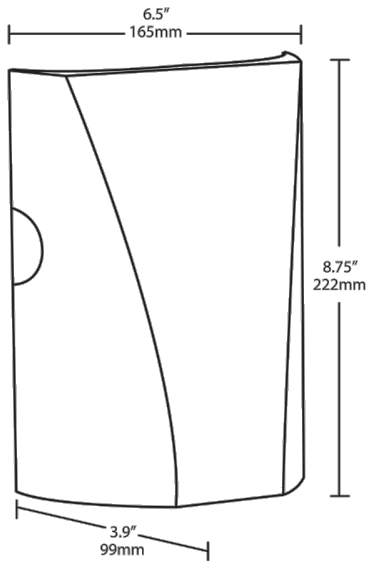

#### Patents:

The design of the SLIM™ is protected by patents in U.S. Pat D681,864, and pending patents in Canada, China, Taiwan and Mexico.

## Technical Specifications (continued)

**Optical**

**BUG Rating:**

B1 U0 G0

**BUG Rating:**

B1 U0 G0

### Dimensions