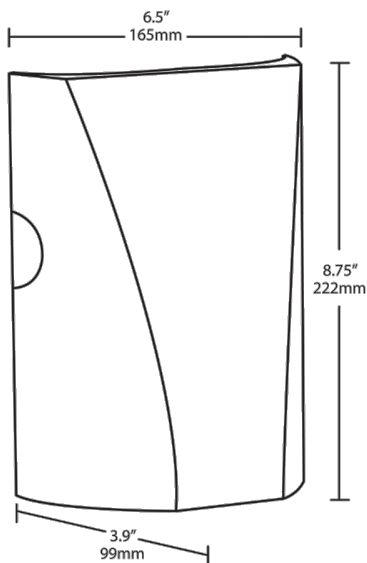

Technical Specifications (continued)

Other

California Title 24:

SLIM18/PC2 complies with 2013 California Title 24 building and electrical codes as a commercial outdoor non-pole-mounted fixture < 30 Watts.

Patents:

The design of the SLIM™ is protected by patents in U.S. Pat D681,864, and pending patents in Canada, China, Taiwan and Mexico.

Country of Origin:

Designed by RAB in New Jersey and assembled in the USA by RAB's IBEW Local 3 workers.

Buy American Act Compliant:

This product is a COTS item manufactured in the United States, and is compliant with the Buy American Act.

Recovery Act (ARRA) Compliant:

This product complies with the 52.225-21 "Required Use of American Iron, Steel, and Manufactured Goods-- Buy American Act-- Construction Materials (October 2010).

Trade Agreements Act Compliant:

This product is a COTS item manufactured in the United States, and is compliant with the Trade Agreements Act.

GSA Schedule:

Suitable in accordance with FAR Subpart 25.4.

Optical

BUG Rating:

B1 U0 G0

BUG Rating:

B1 U0 G0

Dimensions

Features

- Full cutoff, fully shielded LED wallpack
- Can be used as a downlight or uplight
- Contractor friendly features for easy installation
- 100,000-hour LED Life
- 5-Year Warranty

Ordering Matrix

Family	Watts	Color Temp	Finish	Photocell	Dimming
SLIM	26 = 26W 18 = 18W 12 = 12W	Blank = 5000K (Cool) Y = 3000K (Warm) N = 4000K (Neutral)	Blank = Bronze W = White	Blank = No Photocell /PC = 120V Button /PC2 = 277V Button /PCT = 120-277V Twistlock	Blank = No Dimming /D10 = Dimmable