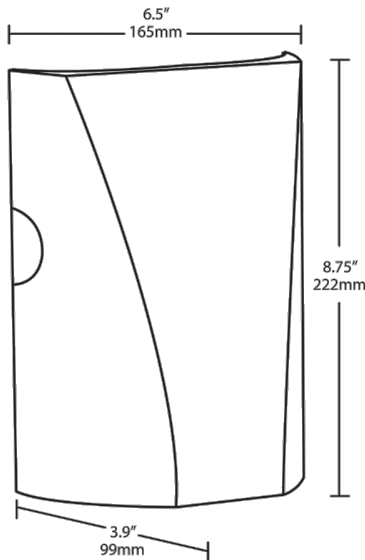

BUG Rating:

B1 U0 G0

BUG Rating:

B1 U0 G0

Dimensions

Features

- Full cutoff, fully shielded LED wallpack
- Can be used as a downlight or uplight
- Contractor friendly features for easy installation
- 100,000-hour LED Life
- 5-Year Warranty