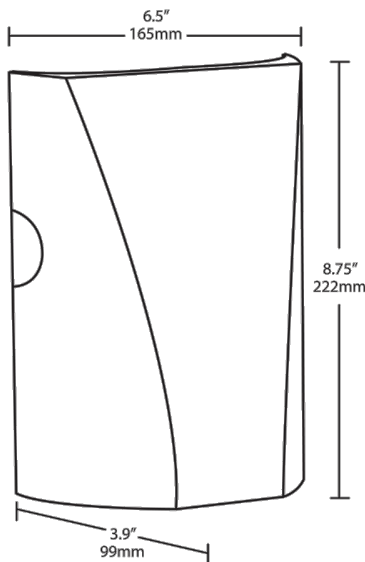

BUG Rating:

B1 U0 G0

BUG Rating:

B1 U0 G0

Dimensions

Features

- Full cutoff, fully shielded LED wallpack
- Can be used as a downlight or uplight
- Contractor friendly features for easy installation
- 100,000-hour LED Life
- 5-Year Warranty