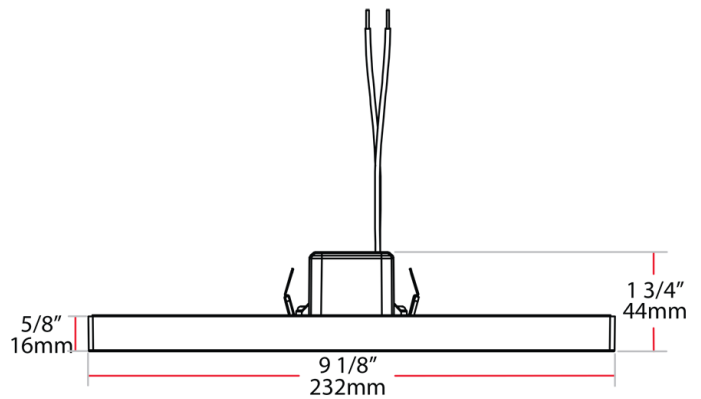

Technical Specifications		
<p>Compliance</p> <p>UL Listed: Suitable for wet locations</p> <p>Electrical</p> <p>Dimming Driver: TRIAC compatible dimmer with dimming as low as 5%. See dimmer compatibility guide here.</p> <p>Performance</p> <p>Lifespan: 50,000-Hour LED lifespan based on IES LM-80 results and TM-21 calculations</p> <p>Construction</p> <p>IC Rated: Suitable for direct contact with insulation</p> <p>Air Tight: Housing certified Air Tight as per ASTM E283</p>	<p>Housing: Durable aluminum</p> <p>Trim Style: Smooth Trim</p> <p>Beam Angle: 120°</p> <p>Cold Weather Starting: The minimum starting temperature is -30°C (-22°F)</p> <p>Maximum Ambient Temperature: Suitable for use in up to 40°C (104°F)</p>	<p>Lens: Transparent Polymethyl Methacrylate (PMMA)</p> <p>Finish: Formulated for high durability and long-lasting color</p> <p>Green Technology: Mercury and UV free. RoHS-compliant components.</p> <p>Socket Adapter: Edison 26 Medium Base Socket adapter included in box</p>

Case and Pallet Dimensions

	QTY	LENGTH (in)	WIDTH (in)	HEIGHT (in)
CASE	12	10.8	8.1	4.1
PALLET	2880	43.2	37.9	48.7

Dimension

Ordering Matrix

Family	Size	Shape	Wattage	CRI/Color Temp	Voltage	Dimming	Finish
SM	9	S	20	930	UNV	T	W
	5.5 = 5.5" 7 = 7" 9 = 9"	R = Round S = Square	10 = 750lm-850lm 15 = 900lm-1100lm 20 = 1200lm-1700lm	940 = 90 CRI, 4000K (Neutral) 930 = 90 CRI, 3000K (Warm) 927 = 90 CRI, 2700K (Residential Warm) 840 = 80 CRI, 4000K (Neutral) 830 = 80 CRI, 3000K (Warm) 827 = 80 CRI, 2700K (Residential Warm)	120 = 120V UNV = 120-277V	Blank = Blank T = TRIAC Dimming	W = White