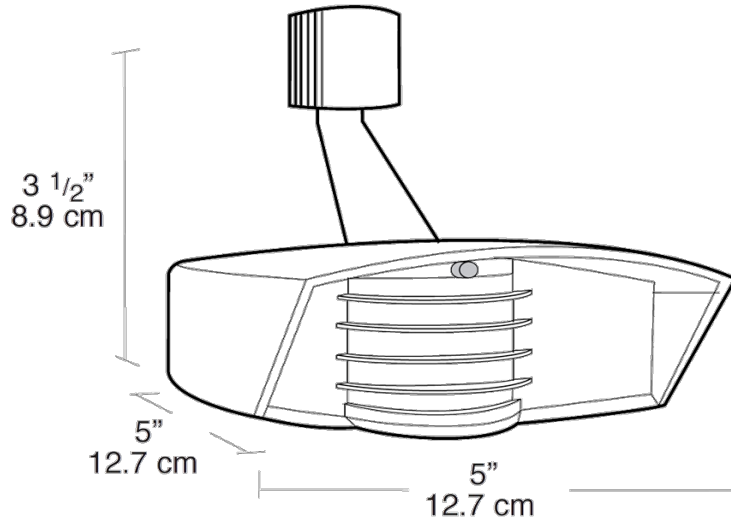

Dimensions

Features

- Temperature compensation
- Radio frequency immunity
- 6000 volt surge protection
- LED detection & "on guard" indicator
- Color matched vandal resistant lens and grill
- Protected manual override with auto reset
- Can be wired in parallel