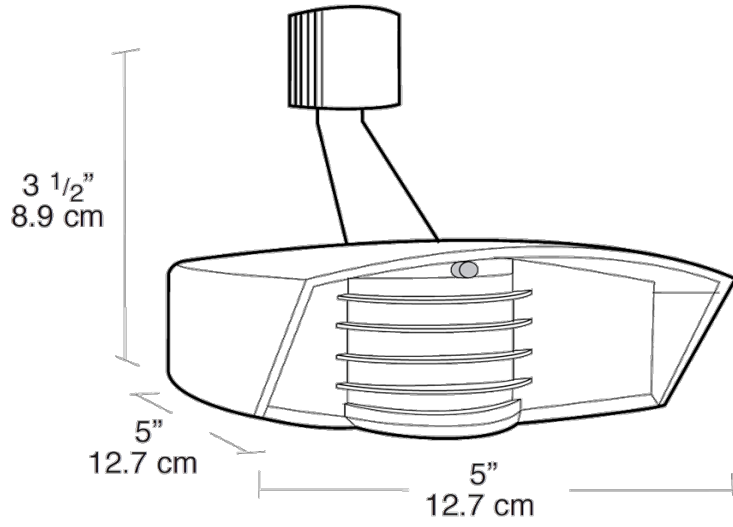

Dimensions

Features

- Temperature compensation
- Radio frequency immunity
- 6000 volt surge protection
- LED detection & "on guard" indicator
- Color matched vandal resistant lens and grill
- Protected manual override with auto reset
- Can be wired in parallel