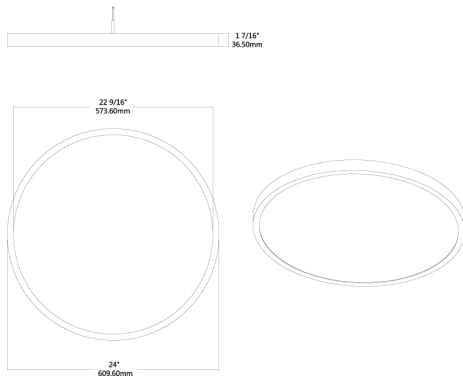

Dimensions

Features

Select from 5 field-adjustable color temperatures 5000K, 4000K, 3500K, 3000K, or 2700K

Suitable for indoor/outdoor applications in dry, damp, or wet environments

0-10V and TRIAC/ELV dims down to 10%. See Dimmer Compatibility List

Meets California Title 24 requirements

50,000-Hour LED lifespan

5-Year, No-Compromise Warranty

120V-277V