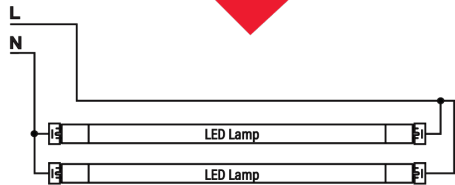

Case and Pallet Dimensions

	QTY	LENGTH	WIDTH	HEIGHT
CASE	10	7.7	3	39.2
PALLET	660	39.4	43.3	47.2

Wiring Diagram