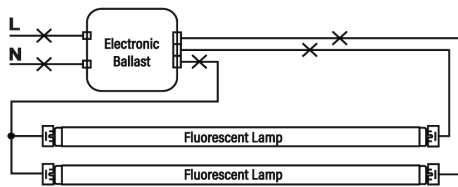

Case and Pallet Dimensions

	QTY	LENGTH	WIDTH	HEIGHT
CASE	10	7.7	3	39.2
PALLET	660	39.4	43.3	47.2

Wiring Diagram